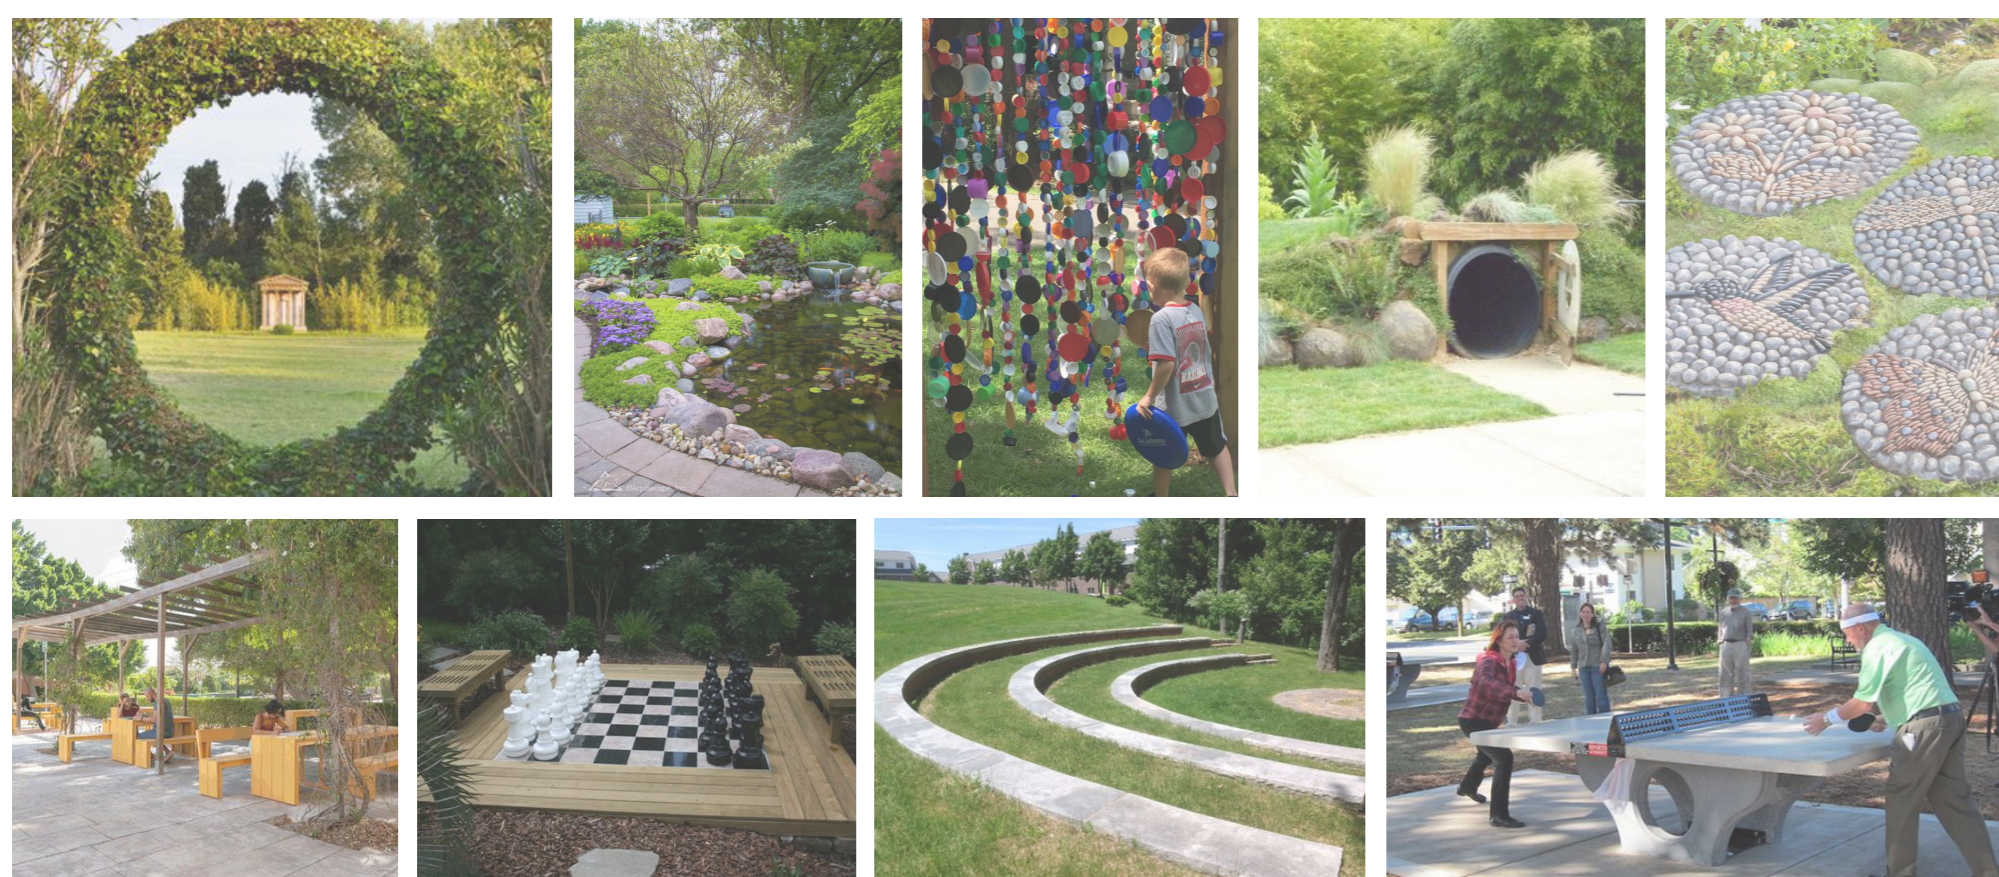

## Site Analysis

Walton Park is located to the south east of Wakefield and surrounded by a residential area. The old tennis courts to the south east edge of the park have been removed leaving an open space. The site experiences noise pollution from the road along the east side. The site is sheltered from the south west prevailing winds due to the surrounding buildings, mature trees and hedge. In general the site receives a high level of sun light as a clear open space, only the south edge is shady due to the surrounding buildings.

## Masterplan: Design One

Design One was inspired by the surrounding walton hall and nature reserves to create an organic shaped sensory garden, an inclusive and welcoming design for Walton's demographic. The design encompasses six character areas. This includes a small amphitheatre with cherry tree, suitable for small performances and acts as a central focal point within the design. A naturalistic pond acts as an oasis for wildlife, increasing Walton parks biodiversity, and remains safe with a low barrier around the edges. The sensory trail and mound with tunnels create a natural play area for younger children, enclosed by a pergola for parents to sit and watch. The Pentaque court allows older generations to take part in outdoor games, with seating around the edge providing the opportunity for social events. The existing pavilion has potential to become a small cafe with outdoor seating. The Patio area supports other outdoor games such as table tennis for teenagers and an interactive chess set. Finally the picnic area offers a more spacious spot for residents to relax and play whilst surrounded by nature.