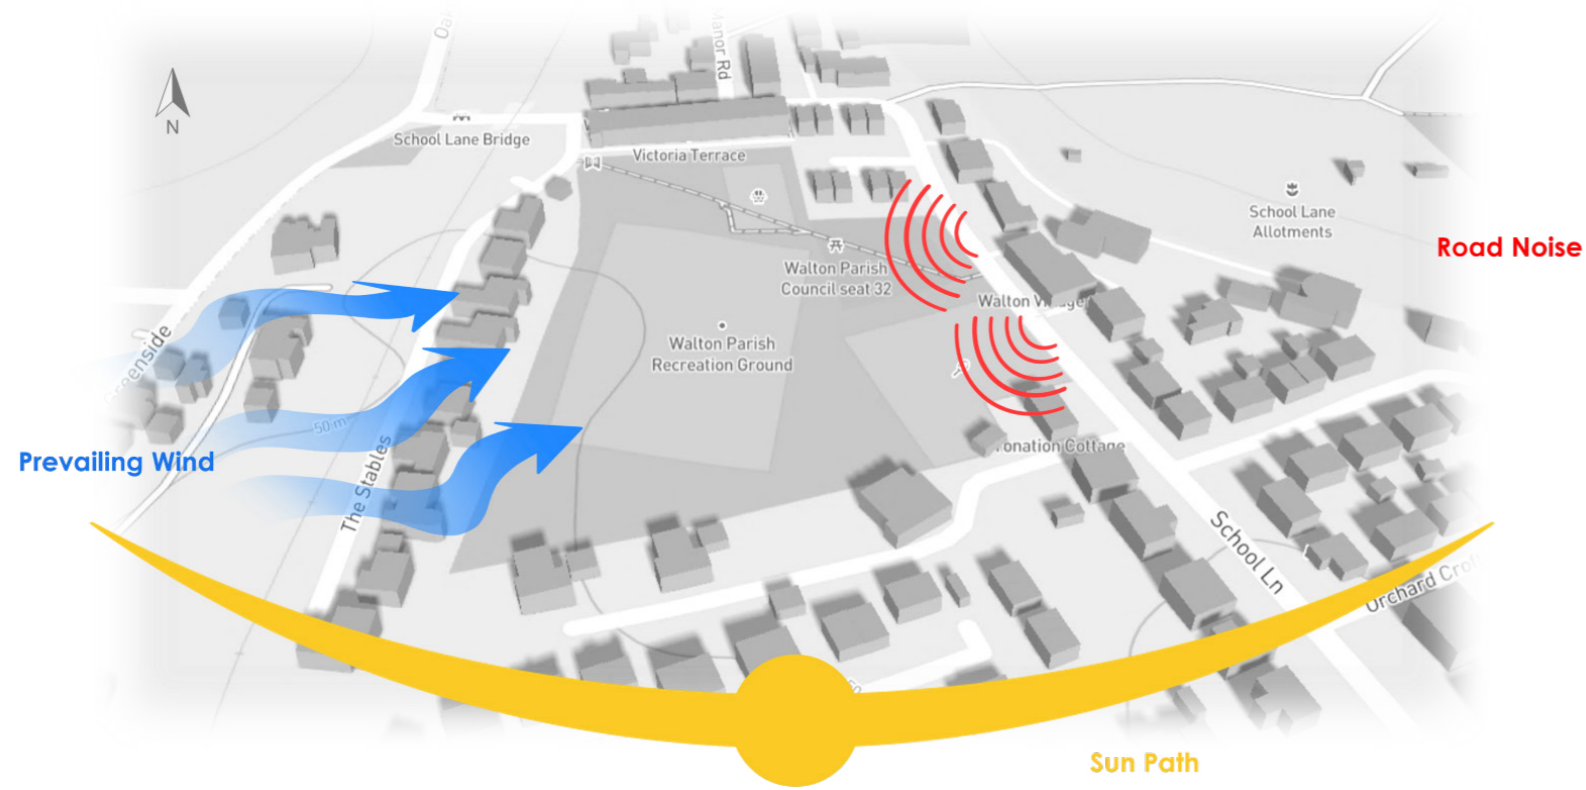

## Design Aims

- Create an impactful sensory experience through designing organic shaping of wild flower meadows, soft plantings and grass areas to fulfill the blend of play and relaxation for community.
- To improve connectivity with current play park areas creating a deeper sense of cohesion and togetherness.
- To ensure the site is inclusive and easy access for all users across a wide demographic.

## Site Analysis

Walton Park is located to the south east of Wakefield and surrounded by a residential area. The old tennis courts to the south east edge of the park have been removed leaving an open space. The site experiences noise pollution from the road along the east side. The site is sheltered from the south west prevailing winds due to the surrounding buildings, mature trees and hedge. In general the site receives a high level of sun light as a clear open space, only the south edge is shady due to the surrounding buildings.