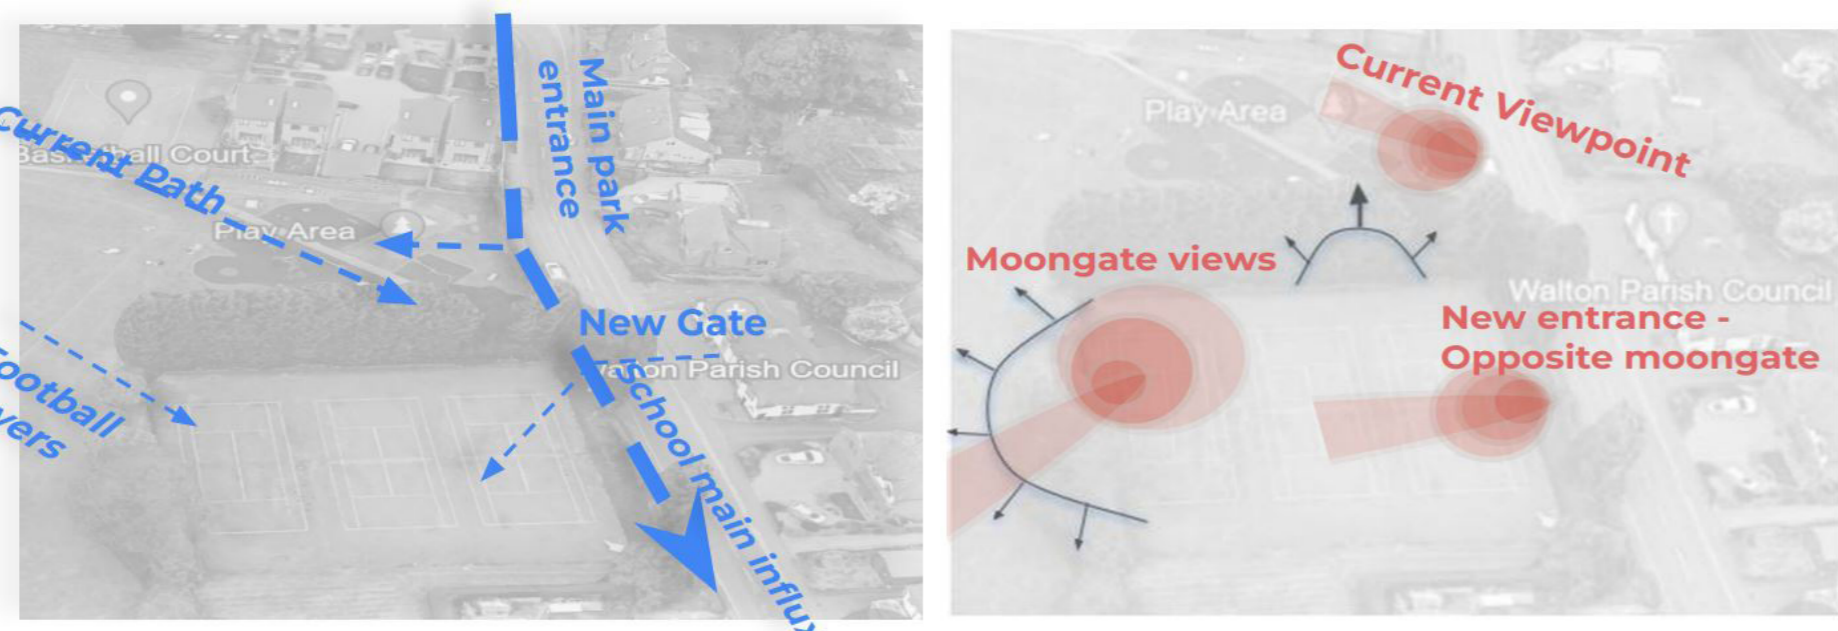

## Site Analysis

Walton Park is located to the south east of Wakefield and surrounded by a residential area. The old tennis courts to the south east edge of the park have been removed leaving an open space. The site experiences noise pollution from the road along the east side. The site is sheltered from the south west prevailing winds due to the surrounding buildings, mature trees and hedge. In general the site receives a high level of sun light as a clear open space, only the south edge is shady due to the surrounding buildings.

## Masterplan: Design One

Design One was inspired by the surrounding walton hall and nature reserves to create an organic shaped sensory garden, an inclusive and welcoming design for Walton's demographic. The design encompasses six character areas. This includes a small amphitheatre with cherry tree, suitable for small performances and acts as a central focal point within the design. A naturalistic pond acts as an oasis for wildlife, increasing Walton parks biodiversity, and remains safe with a low barrier around the edges. The sensory trail and mound with tunnels create a natural play area for younger children, enclosed by a pergola for parents to sit and watch. The Pentaque court allows older generations to take part in outdoor games, with seating around the edge providing the opportunity for social events. The existing pavilion has potential to become a small cafe with outdoor seating. The Patio area supports other outdoor games such as table tennis for teenagers and an interactive chess set. Finally the picnic area offers a more spacious spot for residents to relax and play whilst surrounded by nature.